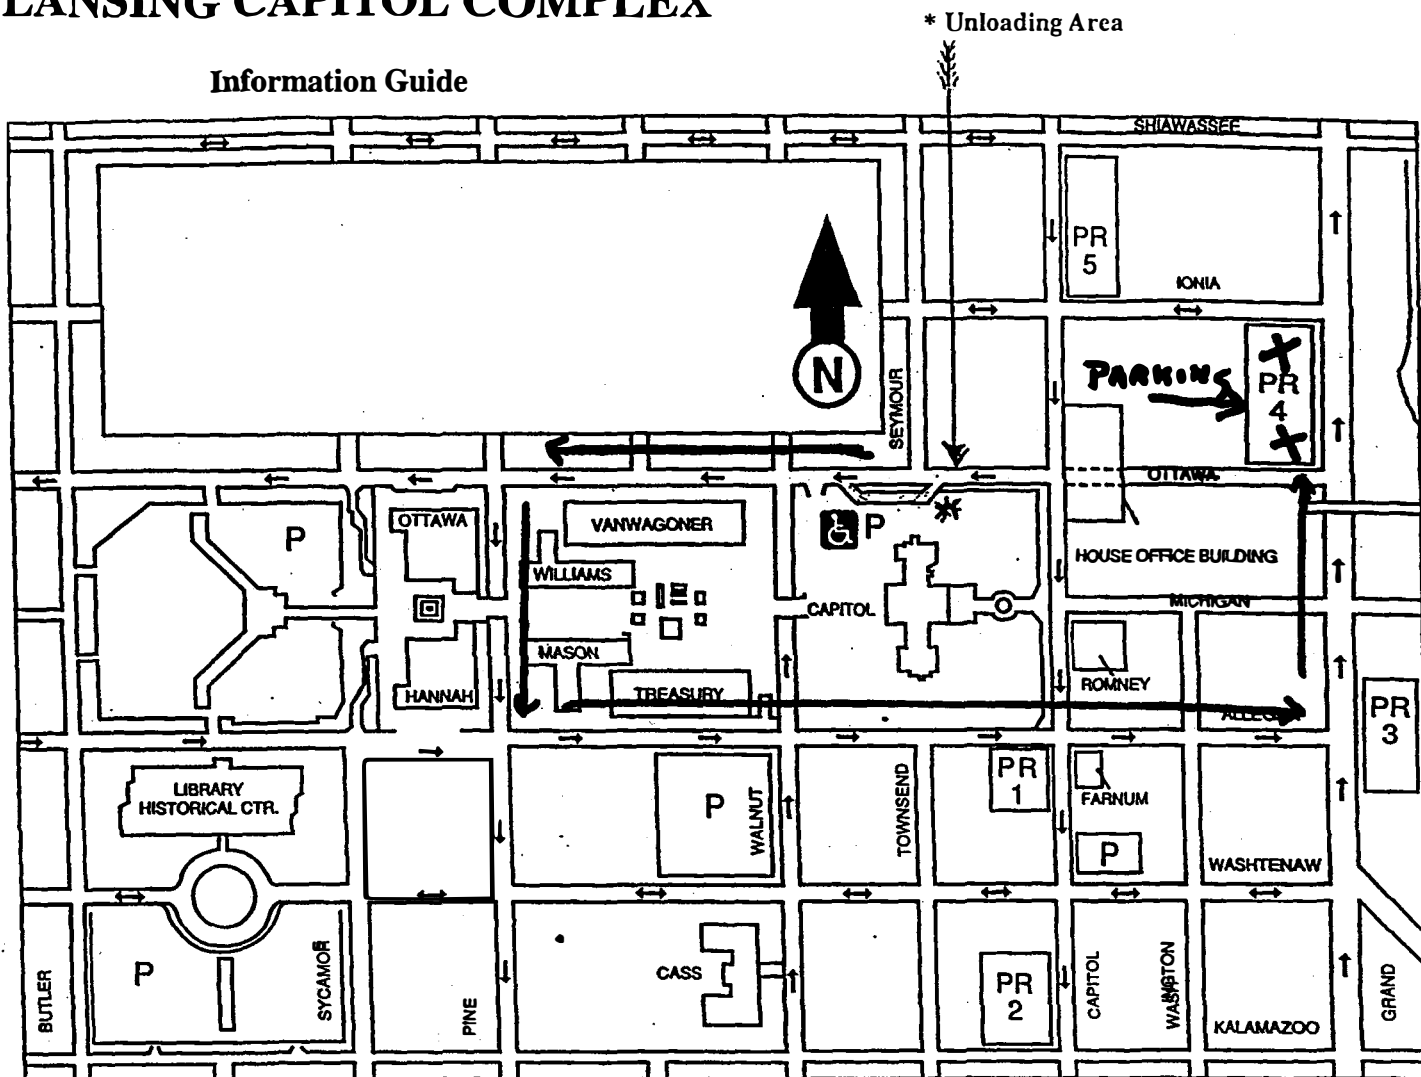

LANSING CAPITOL COMPLEX

Information Guide

Parking Lot Directions (Due to one way streets you need to make several turns.)

From the Loading Area on the North Side of the Capitol Building:

- 1. Proceed west on Ottawa (Two streets) to Pine.**
- 2. Turn Left (South) on Pine to Allegan (1 street)**
- 3. Turn Left on Allegan (East) to Grand (4 streets)**
- 4. Turn left on Grand (Two streets)**
- 5. The parking lot will be on the left-hand side two blocks down Grand at the corner of Ottawa.**

The basic directions

Ottawa to Pine

Pine to Allegan

Allegan to Grand

Grand to Parking Lot